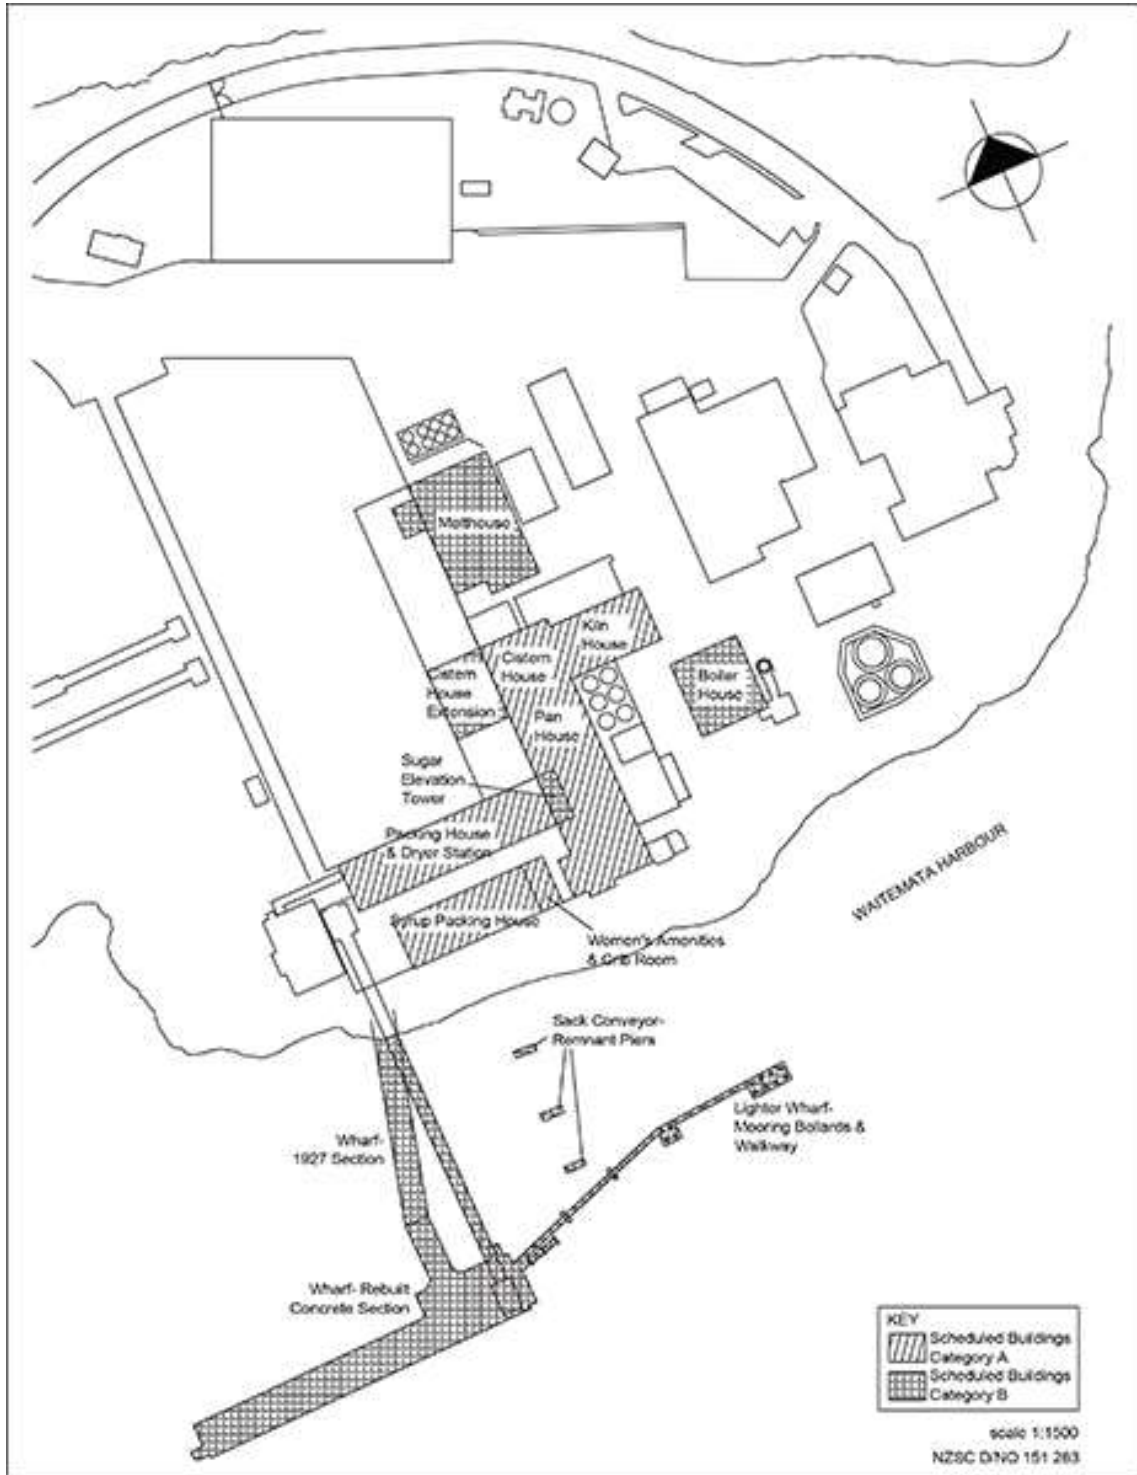

Schedule 14.3 Historic Heritage Place maps

Map 14.3.1 Schedule ID 2083 – Merchant House (Newman Hall)

Map 14.3.2 Schedule ID 1618 – Oakley Hospital Main Building (Ground Floor)

Map 14.3.3 Schedule ID 1618 – Oakley Hospital Main Building (First Floor)

Map 14.3.4 Schedule ID 2589 – Arkell Homestead

Map 14.3.5 Schedule ID 484 – Riverhead Hotel (Forester’s Arms)

Map 14.3.6 Historic Heritage Place UIDs 880 – 892 & 894: Chelsea Sugar Refinery, Chatswood

Map 14.3.7 Schedule ID 1756 - Onehunga Woollen Mills