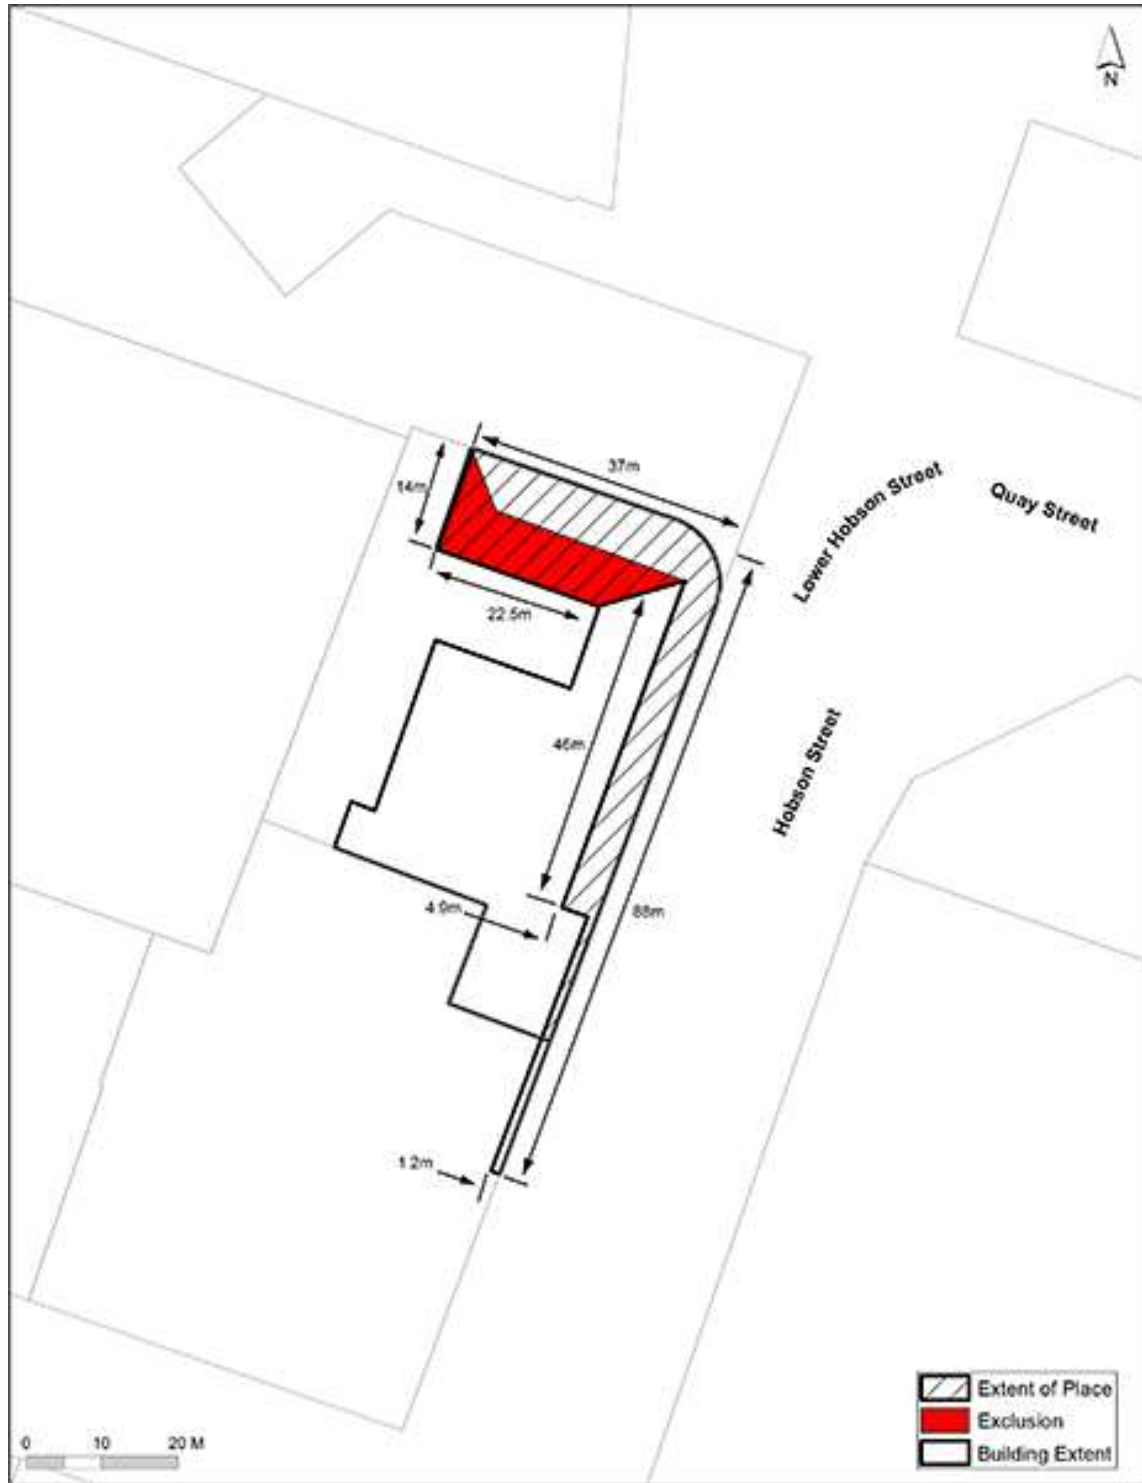

Map 14.3.9 Schedule ID 1969 – Auckland Harbour Board Workshops (former)