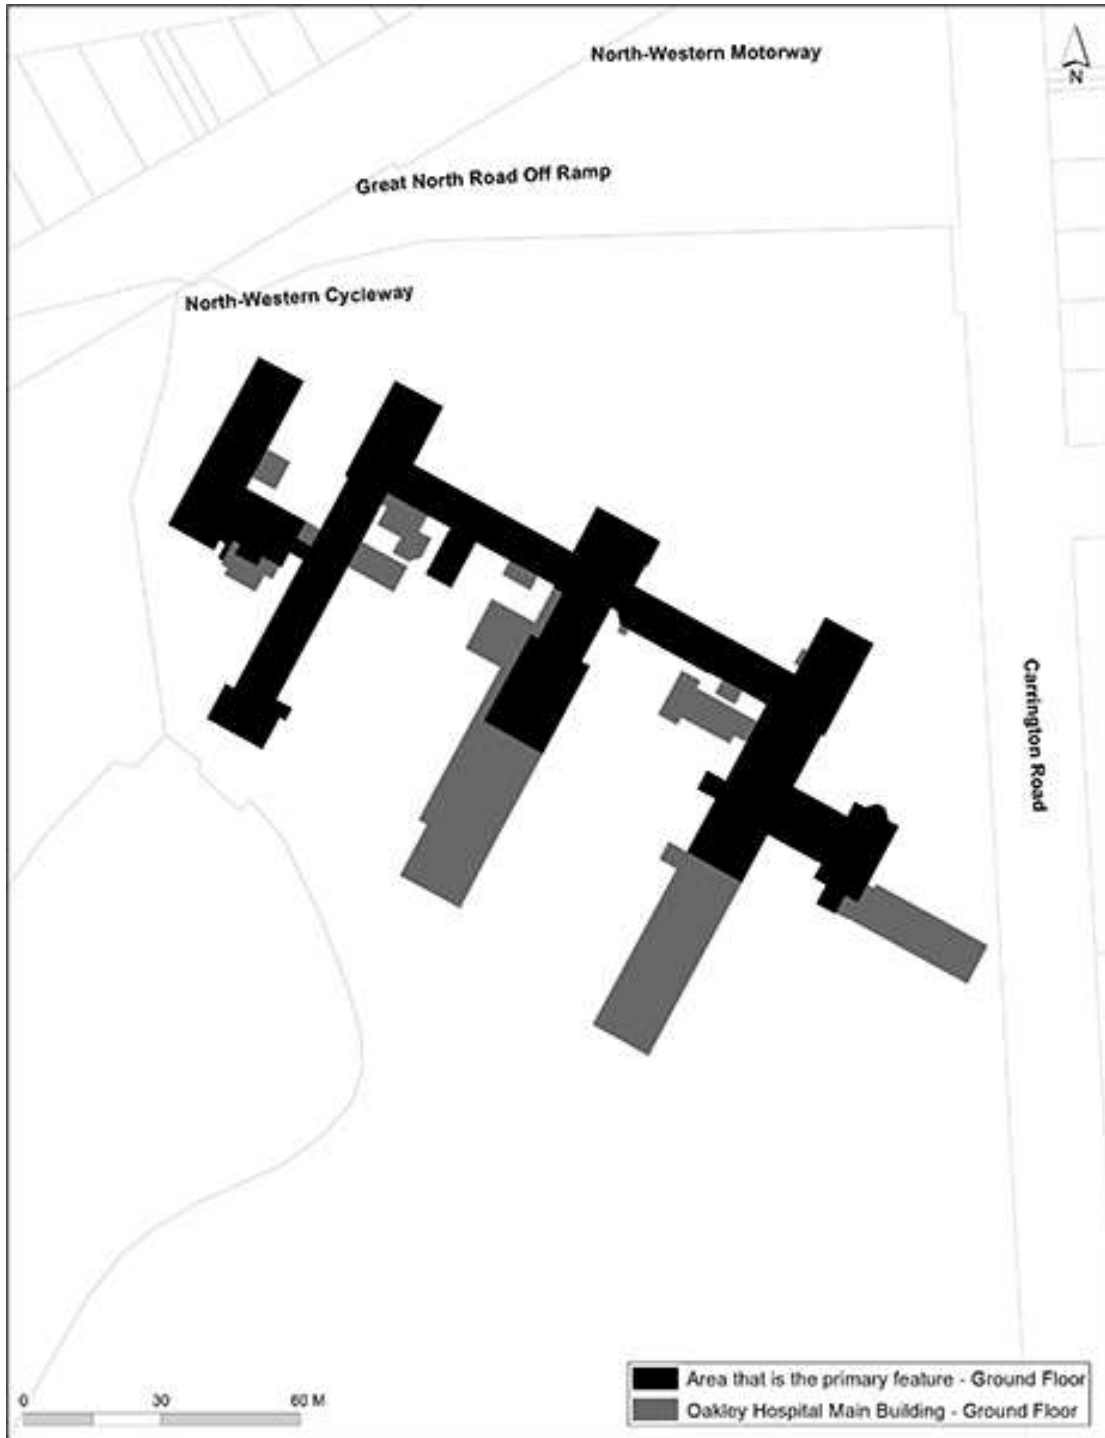

Schedule 14.3 Historic Heritage Place maps

Map 14.3.1 Schedule ID 2083 – Merchant House (Newman Hall)

Map 14.3.2 Schedule ID 1618 – Oakley Hospital Main Building (Ground Floor)

Map 14.3.3 Schedule ID 1618 – Oakley Hospital Main Building (First Floor)

Map 14.3.4 Schedule ID 2589 – Arkell Homestead

Map 14.3.5 Schedule ID 484 – Riverhead Hotel (Forester’s Arms)

Map 14.3.6 Historic Heritage Place UIDs 880 – 892 & 894: Chelsea Sugar Refinery, Chatswood

Map 14.3.7 Schedule ID 1756 - Onehunga Woollen Mills