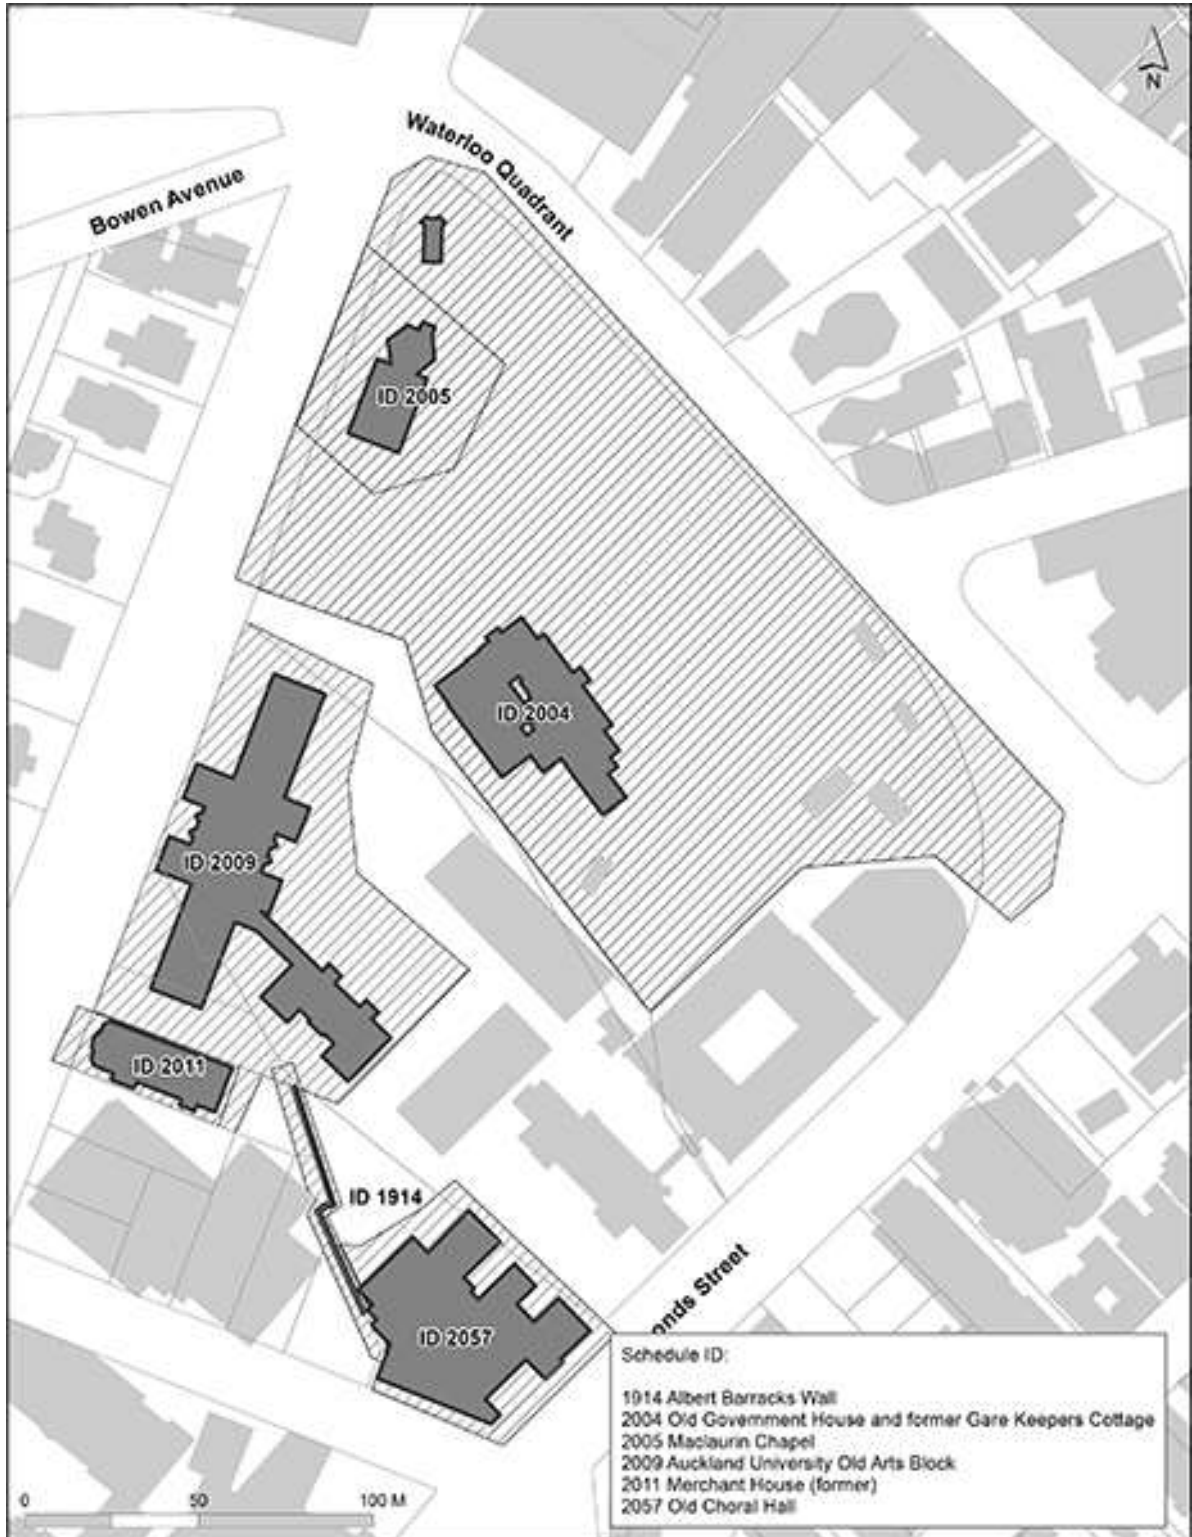

Map 14.3.10 Historic Heritage Places UID 01914, 02001, 02005, 02009, 02011 and 02057: University of Auckland, 16 – 24 Princes Street, Auckland Central