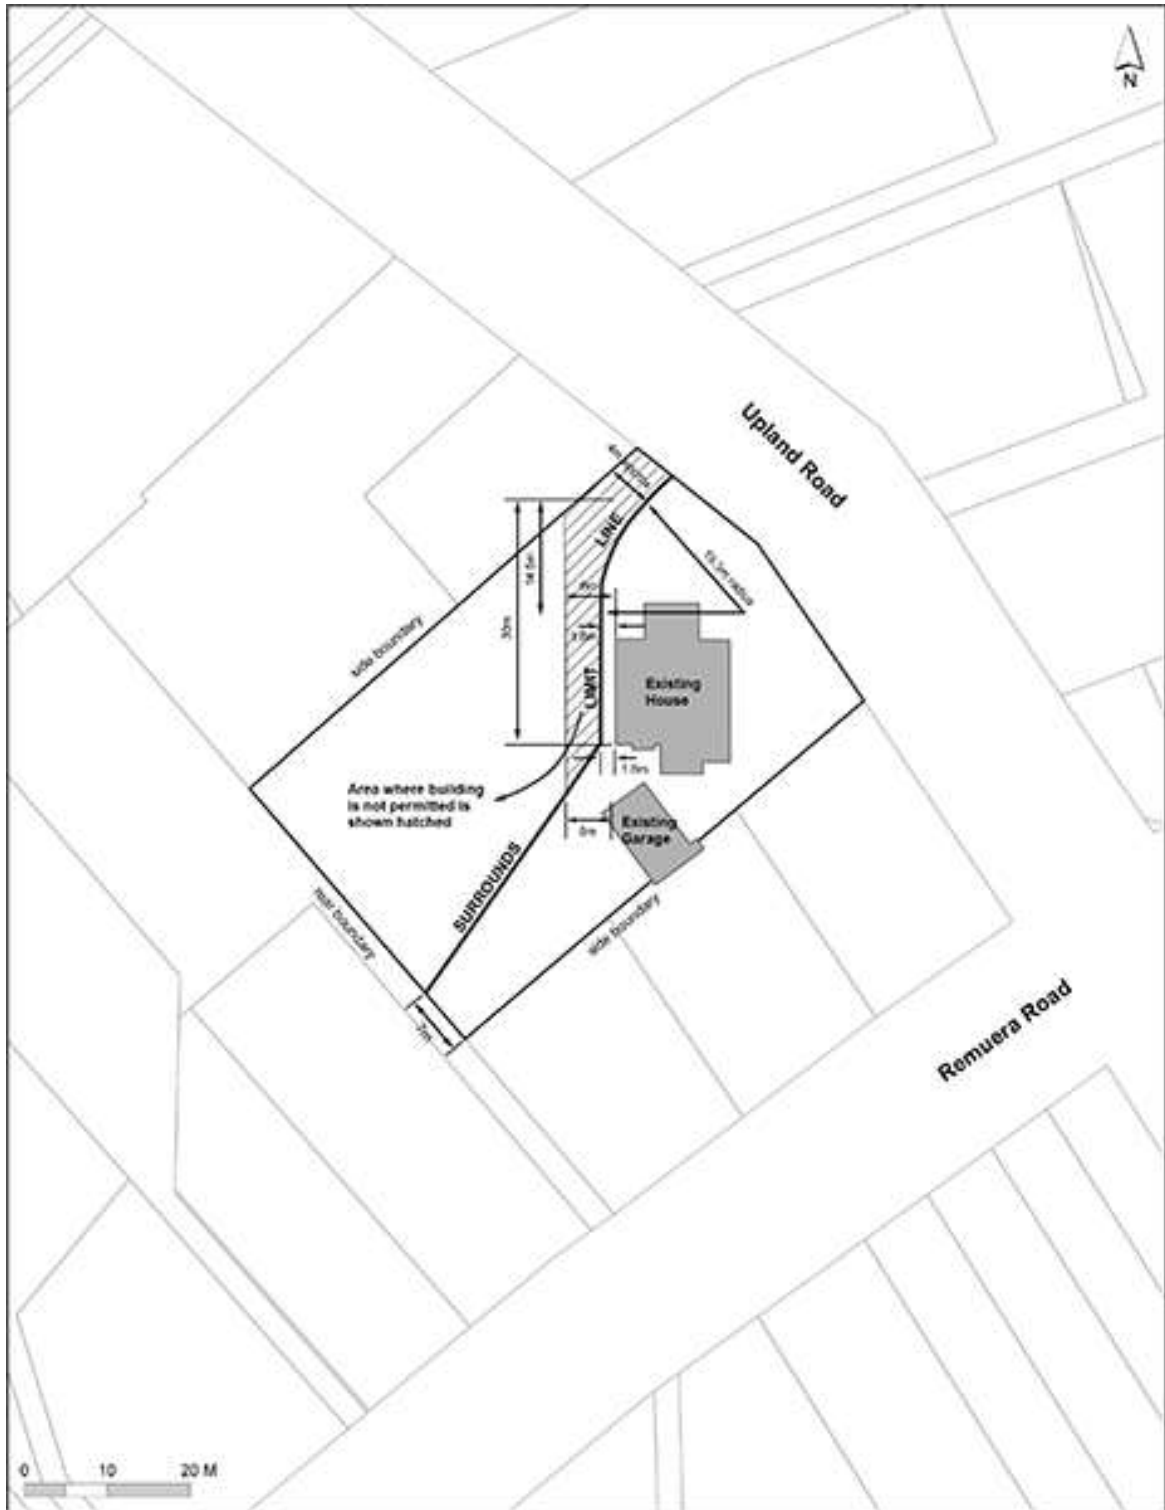

Map 14.3.8 Schedule ID 1894 – Residence, 4 Upland Road, Remuera