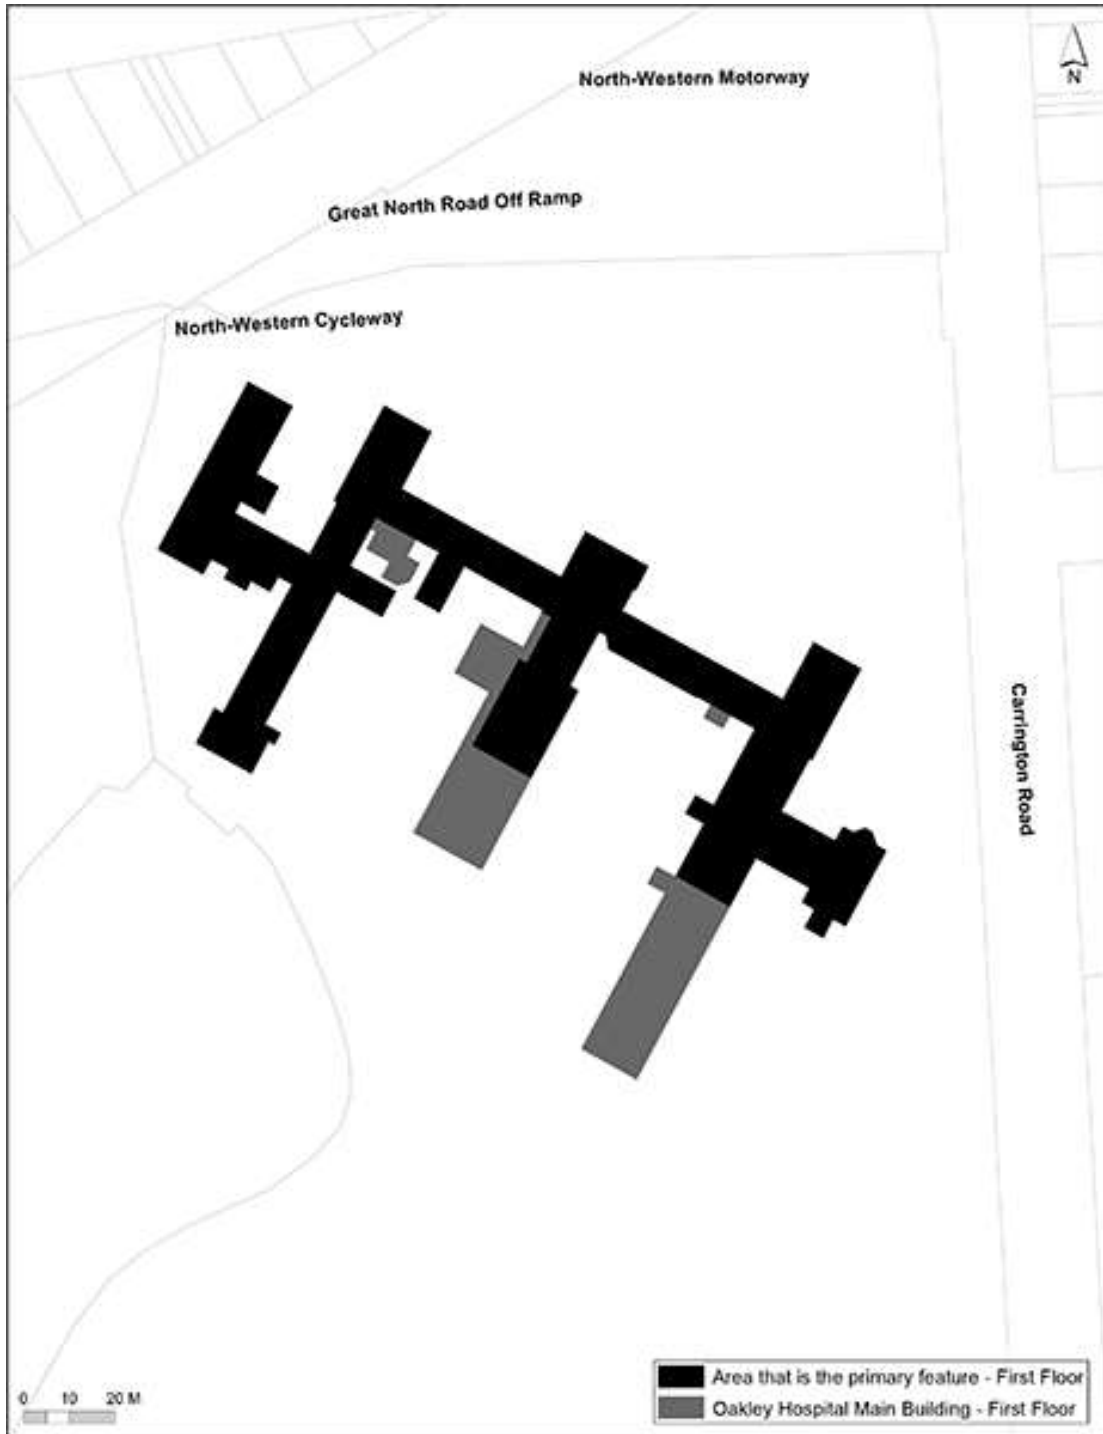

Schedule 14.3 Historic Heritage Place maps

Map 14.3.1 Schedule ID 2083 – Merchant House (Newman Hall)

Map 14.3.2 Schedule ID 1618 – Oakley Hospital Main Building (Ground Floor)

Map 14.3.3 Schedule ID 1618 – Oakley Hospital Main Building (First Floor)

Map 14.3.4 Schedule ID 2589 – Arkell Homestead

Map 14.3.5 Schedule ID 484 – Riverhead Hotel (Forester’s Arms)

Map 14.3.6 Historic Heritage Place UIDs 880 – 892 & 894: Chelsea Sugar Refinery, Chatswood

Map 14.3.7 Schedule ID 1756 - Onehunga Woollen Mills